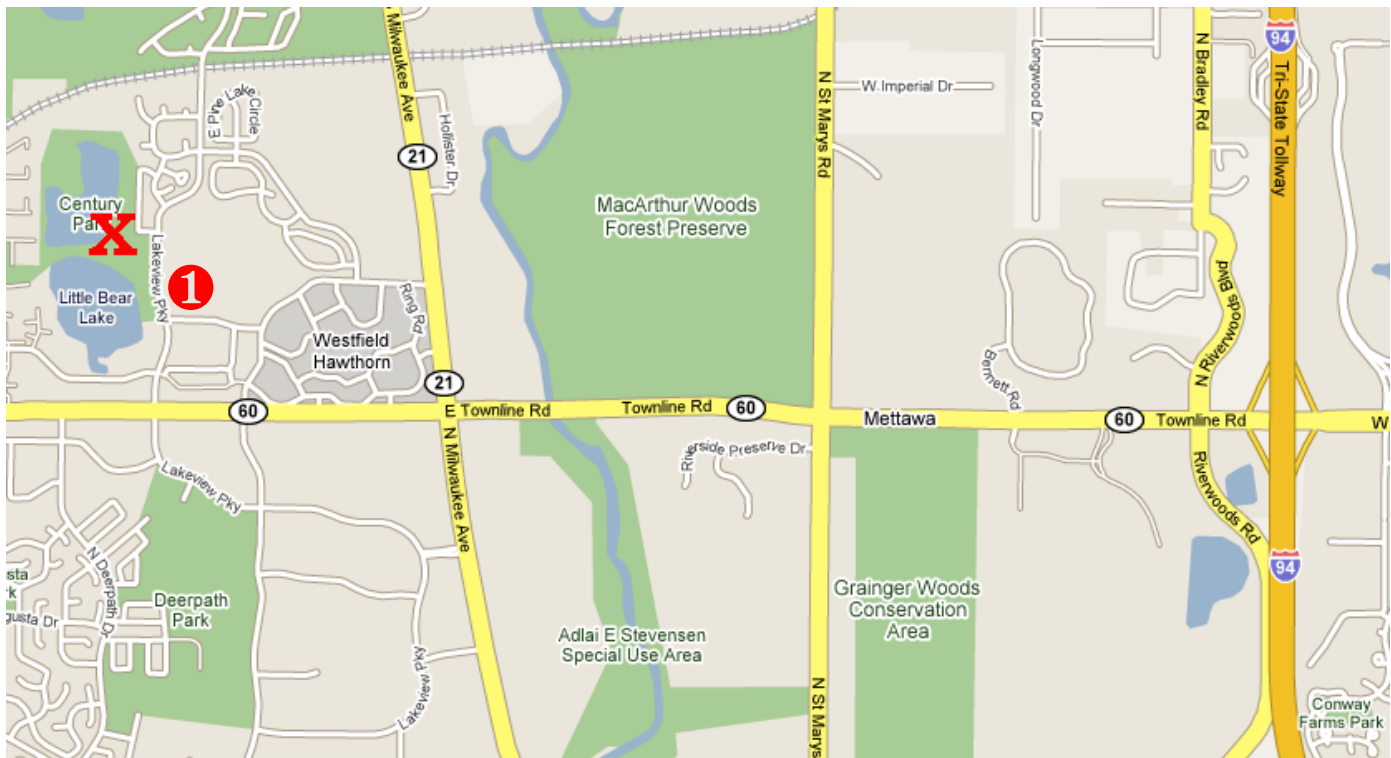

Chicago Classic Regatta Site

Chicago Classic

Hosted by the Chicago R/C Model Yacht Club

X = Century Park, Vernon Hills, IL

1001 Lakeview Parkway, Vernon Hills, IL 60061

DRIVING DIRECTIONS: 94/294/Tollway to Town Line Rd. - Rt. 60 Exit.
Go West 2.8 miles, past Westfield Hawthorn Mall, to Lakeview Pkwy.
Turn Right onto Lakeview (Wendy's on the corner).
Go straight through the first stop light.
The Century Park entrance is on the left just before the Church.

3 Super 8 847-949-8842
 1950 South Lake St \$
 Mundelein, IL -- 2 miles west of the pond

4 Candlewood Suites 847-247-9900
 1100 North Rt 45 \$\$\$
 Libertyville, IL -- 4 miles northwest of the pond

5 Extended Stay America 847-955-1111
 675 Woodlands Parkway \$\$\$
 Vernon Hills, IL -- 3 miles south of the pond

6 Days Inn 847-816-8006
 1809 N. Milwaukee Ave \$\$\$
 Libertyville, IL -- 5 miles north of the pond

7 Staybridge Suites 847-821-0002
 100 Barclay Blvd \$\$\$
 Lincolnshire, IL -- 4 miles south of the pond

10 Double Tree by Hilton 847-949-5100
 510 E Route 83 \$\$\$
 Mundelein, IL -- 2 miles west of the pond